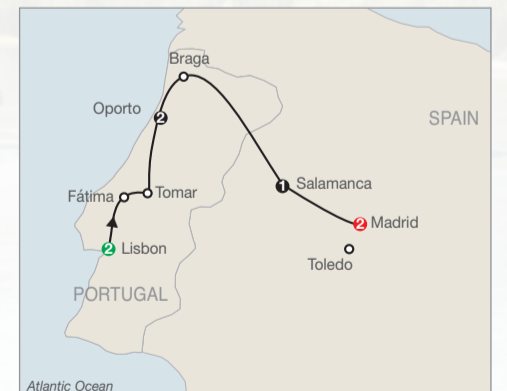

Scottish Highlands Escape

- 6 days, Edinburgh to Glasgow
- Now from **\$859pp** twin share*
Based on 01/12/19 departure - More dates available Nov-Dec

Lisbon to Madrid Escape

- 8 days, Lisbon to Madrid
- Now from **\$1,199pp** twin share*
Based on 01/12/19 departure - More dates available Nov-Dec