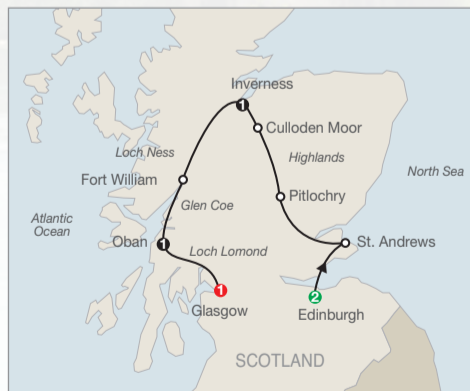

Scottish Highlands Escape

- 6 days, Edinburgh to Glasgow
- Now from **\$859pp** twin share*
Based on 01/12/19 departure - More dates available Nov-Dec

Lisbon to Madrid Escape

- 8 days, Lisbon to Madrid
- Now from **\$1,199pp** twin share*
Based on 01/12/19 departure - More dates available Nov-Dec