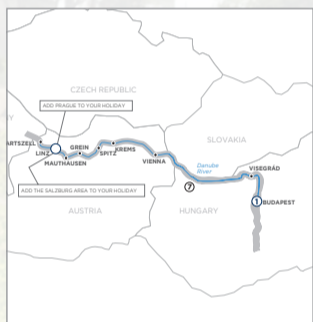

LET YOUR TRAVEL SOUL SOAR

EXCLUSIVE \$200 PER COUPLE OFF!

BOOK A 2019 GLOBUS, COSMOS OR MONOGRAMS TOUR, OR AVALON WATERWAYS RIVER CRUISE BY 31 JULY 2019 AND SAVE AN ADDITIONAL **\$200 PER COUPLE**, ON TOP OF ANY OTHER CURRENT DEALS*

SAIL AWAY IN RELAXED LUXURY ON AN AVALON WATERWAYS CRUISE - PLUS ASK US ABOUT OUR CURRENT AIR CREDIT DEALS!

Active & Discovery on the Danube

- 9 days, Budapest to Linz
- Now from **\$5,690pp** twin share*
Based on 24/06/19 departure - More dates available Jun-Oct