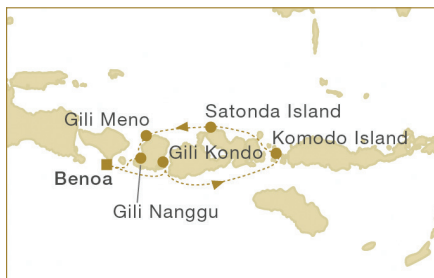

STAR CLIPPERS
Unique Sailing Adventures

**SAVE UP TO
30% OFF
YOUR CRUISE
FARE**

Shed those winter blues and step aboard intimate Star Clipper for a sun-drenched tropical getaway exploring the seldom visited islands of the Indonesian archipelago and you'll be rewarded with a saving of up to **30% OFF YOUR CRUISE FARE**. Visit the idyllic Gili Islands where the clear, warm waters invite you to swim and snorkel the rich marine life reefs, come face to face with an ancient dragon on Komodo, or uncover the lives of the locals on the big island of Java.

**WESTBOUND BALI
ROUND-TRIP**

STAR CLIPPER | 7 NIGHTS

FROM \$3,055* PP INSIDE CABIN
FROM \$3,215* PP OUTSIDE CABIN
29 Jun; 13 Jul; 31 Aug '19; 27 Jun & 11 Jul '20

**EASTBOUND BALI
ROUND-TRIP**

STAR CLIPPER | 7 NIGHTS